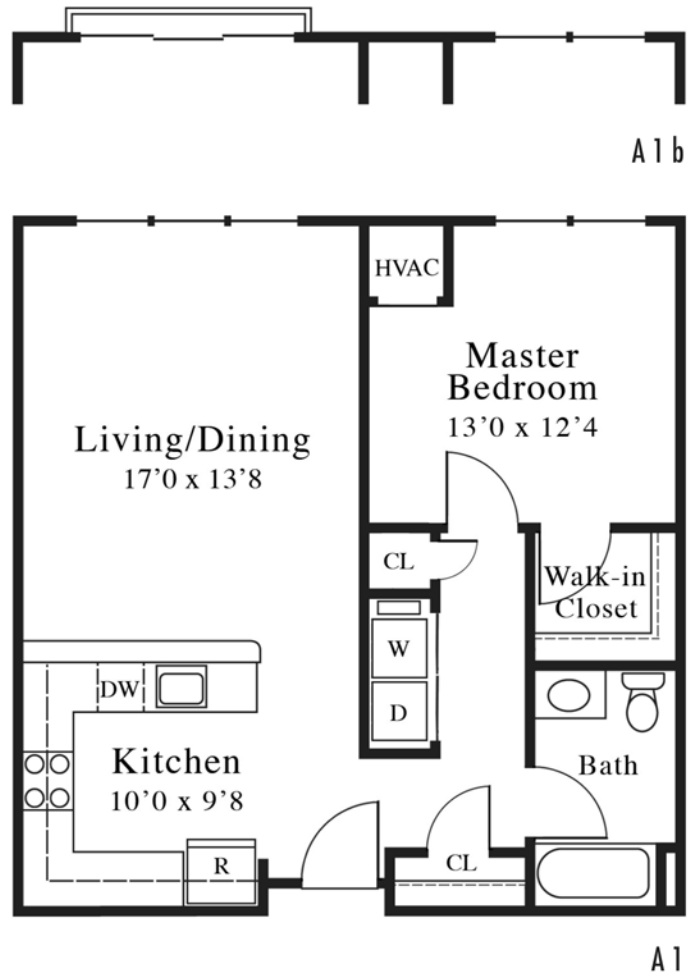

T H E A R M S T R O N G

1 Bedroom

Features

810 Square Feet

1 Bedroom

1 Bath

Large
Living/Dining Area

Designer Kitchen

Granite Countertops &
Bar-style Serving Counter

Full Size
Washer & Dryer

Walk-in Closet in
Master Bedroom

9-Foot Ceilings

With Balconette

Irving Street, Rahway, NJ
ParkSquareOnline.com

*Floor plan and dimensions are approximate and subject to field variation.
We reserve the right to make modifications in design, terms and products
without notice or obligation. © 2008 Landmark at Rahway LLC 05.08.08*