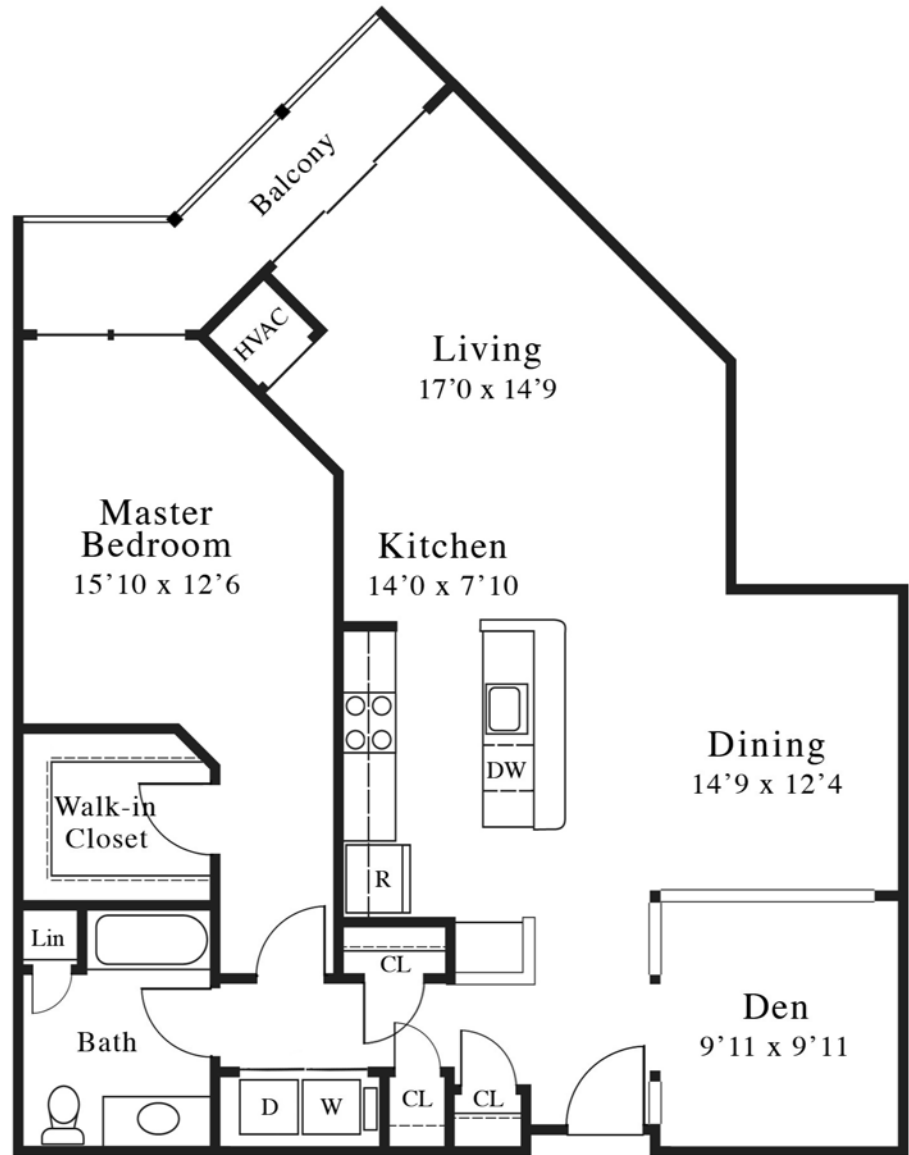

# T H E D O M I N G O

1 Bedroom + Den

## Features

- 1,295 Square Feet
- 1 Bedroom
- 1 Bath
- Walk-out Balcony
- Large Living Room
- Den
- Dining Area
- Designer Kitchen
- Granite Countertops & Bar-style Serving Counter
- Full Size Washer & Dryer
- Walk-in Closet in Master Bedroom
- 9-Foot Ceilings